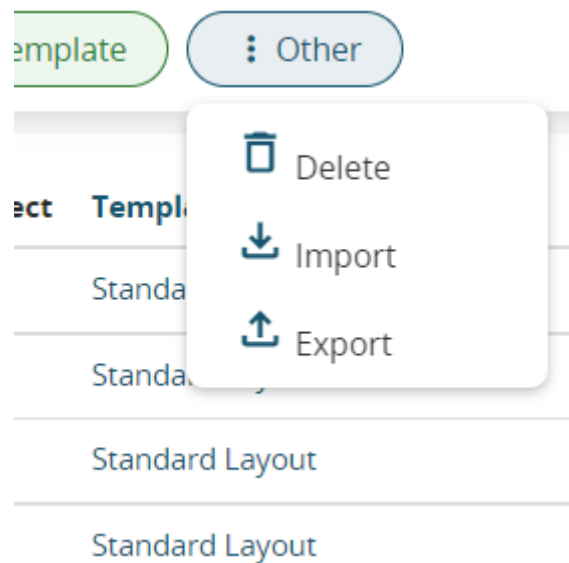

# 14.9 Export/Import PDF Template

You can import or export the templates of the PDF Maker module in XML format using the appropriate buttons.

This feature is only available to CRM administrator users.

---