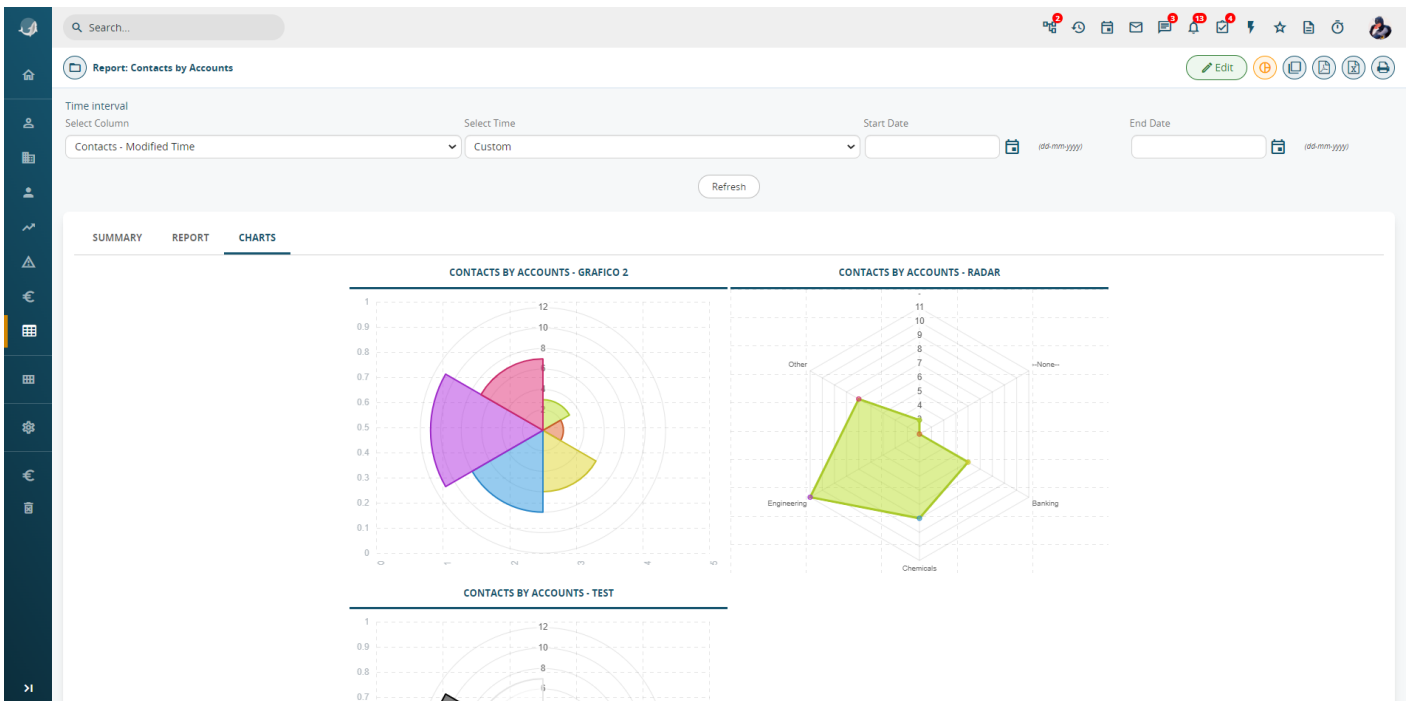

Summary Report

Report Chart

Revision #1

Created 2026-01-28 14:56:22 UTC by Admin

Updated 2026-01-28 14:56:22 UTC by Admin