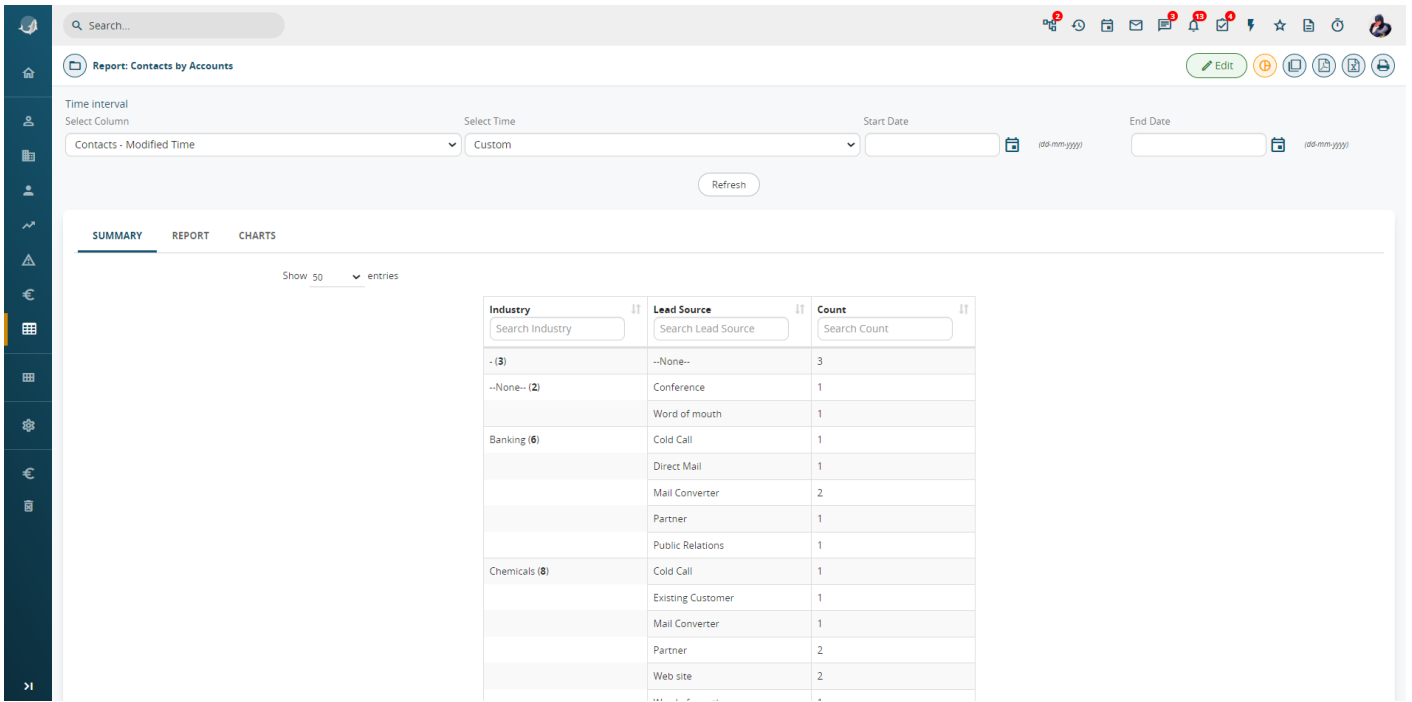

Report Details

Summary Report