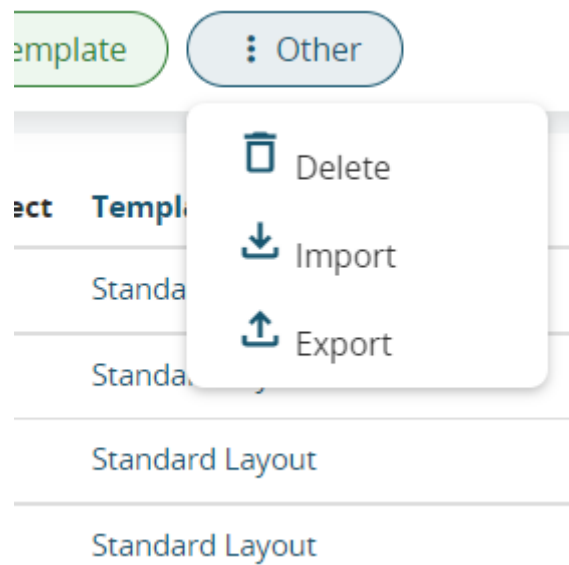

# 14.9 Export/Import PDF Template

You can import or export the templates of the PDF Maker module in XML format using the appropriate buttons.

This feature is only available to CRM administrator users.

---